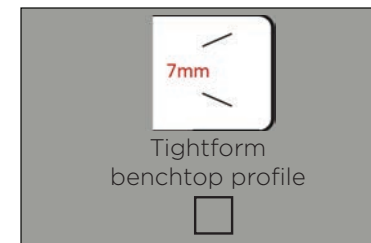

Caesarstone Benchtop

To view the Caesarstone range, please visit www.caesarstone.com.au

CUPBOARDS

STANDARD INCLUSION:

UPGRADE OPTIONS:

2 Pac profile doors

To view the Laminex range, please visit www.laminex.com.au