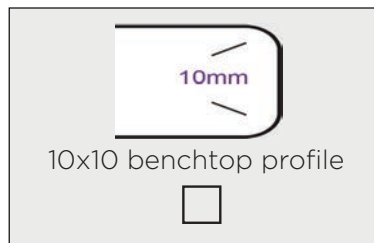

Your Selections Consultant will discuss your cabinetry layouts and inclusions at your selections appointment.

BENCHTOPS

STANDARD INCLUSION:

Laminex benchtop in a Natural finish

UPGRADE OPTIONS:

Laminex benchtop in a Diamond Gloss finish