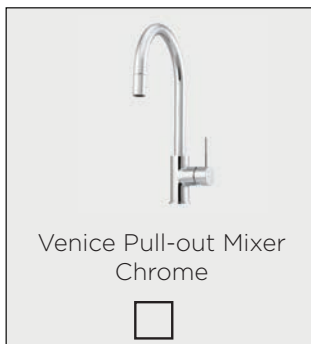

STANDARD INCLUSION:

UPGRADE OPTIONS:

MIXER TAP

STANDARD INCLUSION:

UPGRADE OPTIONS:

For further options, please visit www.oliveri.com.au

BATHROOM BASIN & TAPWARE

Our bathroom basin & tapware is from Oliveri:

BASIN

STANDARD INCLUSION:

UPGRADE OPTIONS:

BASIN TAPWARE:

STANDARD INCLUSION:

UPGRADE OPTIONS:

For further options, please visit www.oliveri.com.au or www.routleysonline.com.au

SHOWER HEAD & TAPWARE

Our shower tapware is from Oliveri:

SHOWER HEAD

STANDARD INCLUSION:

UPGRADE OPTIONS:

Ceiling roses are available with the following arms:
- ceiling arm
- raised wall arm
- straight wall arm

SHOWER TAPWARE

STANDARD INCLUSION: