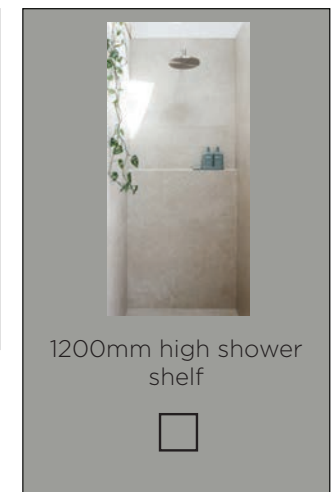

UPGRADE OPTIONS:

The Madrid range (pictured above) is also available in Matte Black, Brushed Gold, Gunmetal and Brushed Nickel as an upgrade option.