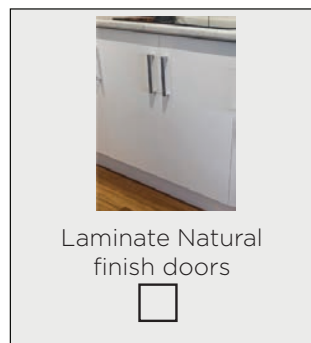

CUPBOARDS

STANDARD INCLUSION: