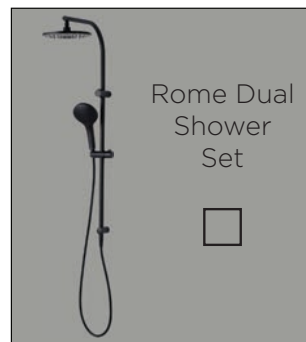

STANDARD INCLUSION:

UPGRADE OPTIONS:

MIXER TAP

STANDARD INCLUSION:

UPGRADE OPTIONS:

For further options, please visit www.oliveri.com.au

BATHROOM BASIN & TAPWARE

Our bathroom basin & tapware is from Oliveri:

BASIN

STANDARD INCLUSION:

UPGRADE OPTIONS:

BASIN TAPWARE:

STANDARD INCLUSION:

UPGRADE OPTIONS:

For further options, please visit www.oliveri.com.au or www.routleysonline.com.au

SHOWER HEAD & TAPWARE

Our shower tapware is from Oliveri:

SHOWER HEAD

STANDARD INCLUSION:

UPGRADE OPTIONS:

Ceiling roses are available with the following arms:
- ceiling arm
- raised wall arm
- straight wall arm

SHOWER TAPWARE

STANDARD INCLUSION: