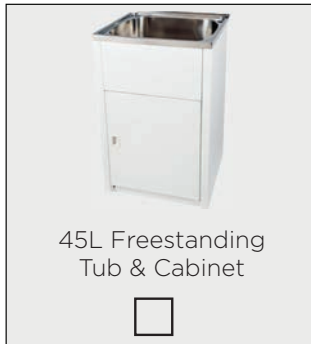

LAUNDRY TROUGH & MIXER

TROUGH

STANDARD INCLUSION: