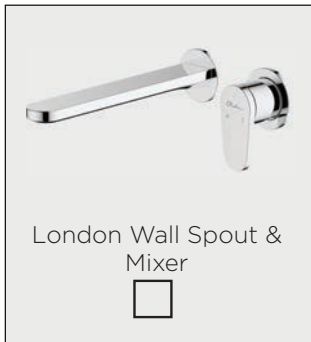

BATH TAPWARE

STANDARD INCLUSION: