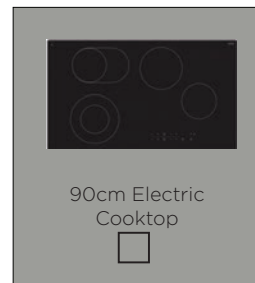

UPGRADE OPTIONS: