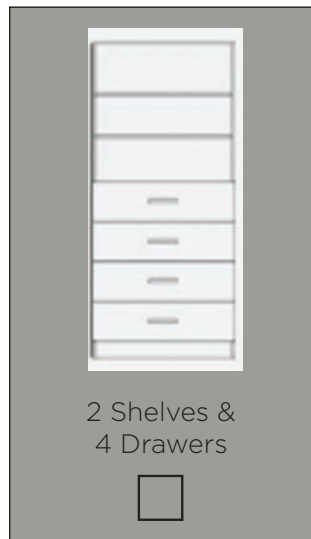

ROBES

BUILT-IN ROBES

Our built-in robes are from Regency Screens. Robes come with framed sliding vinyl doors, single shelf & single hanging rail, as standard. Colour selection will be available at your selections appointment.

UPGRADE OPTIONS:

For further options, please visit www.regencyscreens.com.au

WALK-IN ROBES

Our walk-in robes are custom made by our cabinetmakers. Walk-in robes come with a single shelf & single hanging rail as standard. Your Selections Consultant will discuss the layout of your walk-in robe with you at your selections appointment.