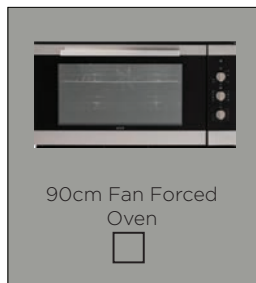

UPGRADE OPTIONS: