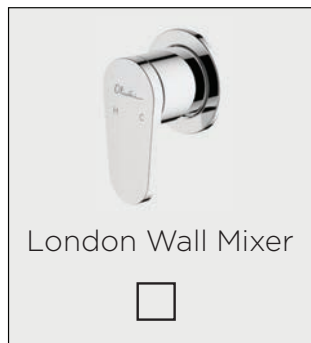

BASIN

STANDARD INCLUSION:

UPGRADE OPTIONS:

BASIN TAPWARE:

STANDARD INCLUSION:

UPGRADE OPTIONS:

For further options, please visit www.oliveri.com.au or www.routleysonline.com.au

SHOWER HEAD & TAPWARE

Our shower tapware is from Oliveri:

SHOWER HEAD

STANDARD INCLUSION:

UPGRADE OPTIONS:

Ceiling roses are available with the following arms:
- ceiling arm
- raised wall arm
- straight wall arm

SHOWER TAPWARE

STANDARD INCLUSION: