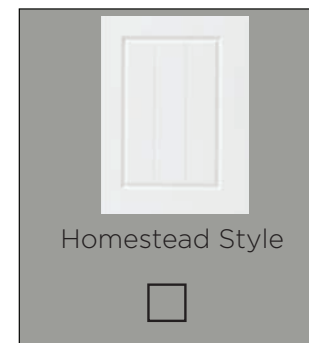

Caesarstone Benchtop

To view the Caesarstone range, please visit www.caesarstone.com.au

CUPBOARDS

STANDARD INCLUSION:

UPGRADE OPTIONS:

2 Pac profile doors

To view the Laminex range, please visit www.laminex.com.au