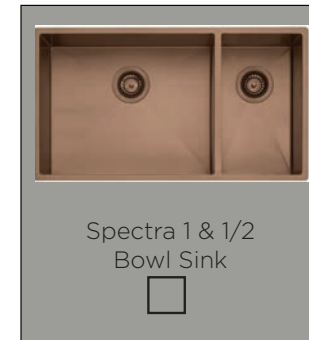

UPGRADE OPTIONS: