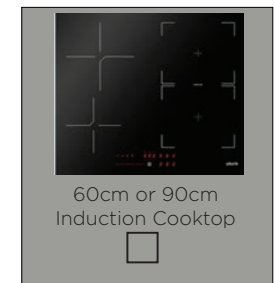

UPGRADE OPTIONS: