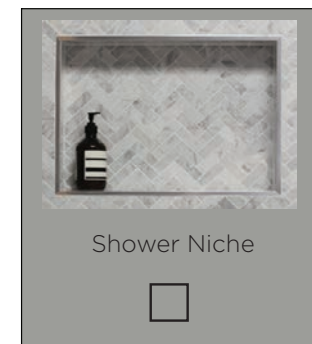

Semi-Frameless
Shower Screen

Frameless
Shower Screen

For further options, please visit www.regencyscreens.com.au

BATH & BATH TAPWARE

BATH

STANDARD INCLUSION:

UPGRADE OPTIONS:

BATH TAPWARE

The Madrid range (pictured above) is also available in Matte Black, Brushed Gold, Gunmetal and Brushed Nickel as an upgrade option.

The Athens range (pictured above) is also available in Matte Black and Brushed Nickel.