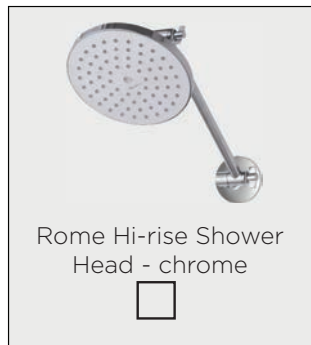

STANDARD INCLUSION:

UPGRADE OPTIONS:

MIXER TAP

STANDARD INCLUSION:

UPGRADE OPTIONS:

For further options, please visit www.oliveri.com.au

BATHROOM BASIN & TAPWARE

Our bathroom basin & tapware is from Oliveri:

BASIN

STANDARD INCLUSION:

UPGRADE OPTIONS:

BASIN TAPWARE:

STANDARD INCLUSION:

UPGRADE OPTIONS:

For further options, please visit www.oliveri.com.au or www.routleysonline.com.au

SHOWER HEAD & TAPWARE

Our shower tapware is from Oliveri:

SHOWER HEAD

STANDARD INCLUSION:

UPGRADE OPTIONS:

Ceiling roses are available with the following arms:
- ceiling arm
- raised wall arm
- straight wall arm

SHOWER TAPWARE

STANDARD INCLUSION: