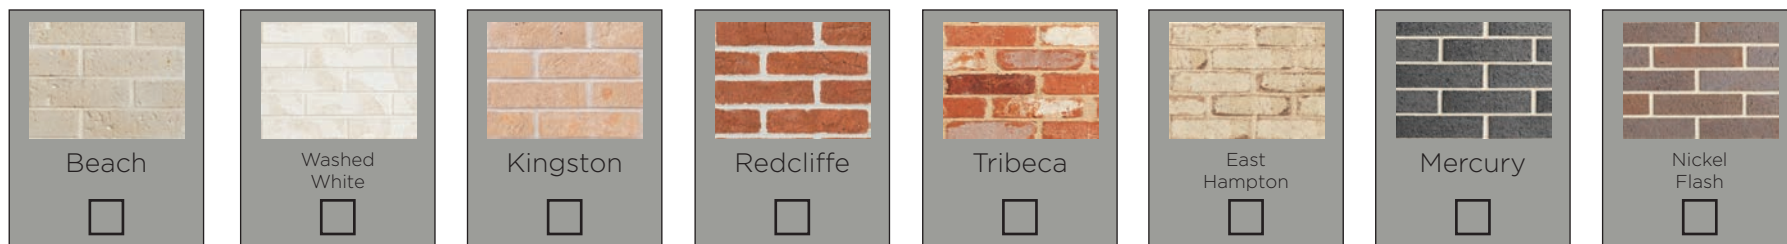

For further options, please visit www.pghbricks.com.au