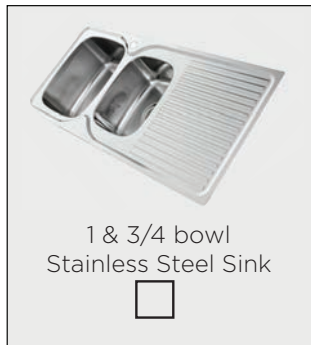

KITCHEN SINK & MIXER

SINK

STANDARD INCLUSION: