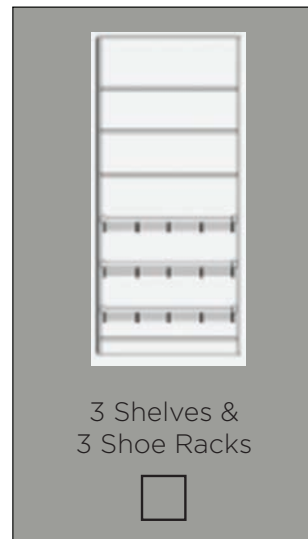

ROBES

BUILT-IN ROBES

Our built-in robes are from Regency Screens. Robes come with framed sliding vinyl doors, single shelf & single hanging rail, as standard. Colour selection will be available at your selections appointment.

UPGRADE OPTIONS:

For further options, please visit www.regencyscreens.com.au

WALK-IN ROBES

Our walk-in robes are custom made by our cabinetmakers. Walk-in robes come with a single shelf & single hanging rail as standard. Your Selections Consultant will discuss the layout of your walk-in robe with you at your selections appointment.